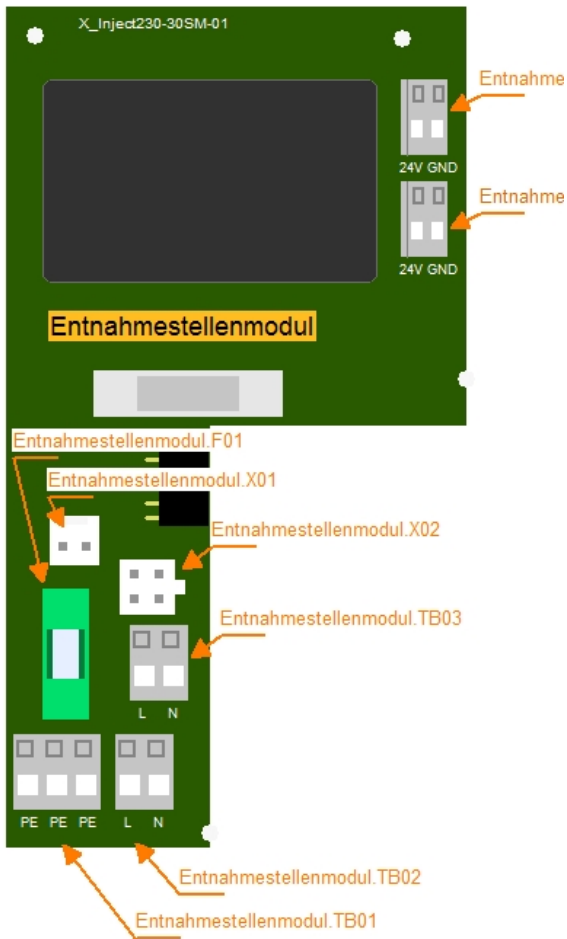

CAE_X_Inject230_30SM_01

Product Categories: [CAE](#)

Product Page: https://www.embrick.de/product/cae_x_inject230_30sm_01/

Product Gallery

Version

Dudeldei