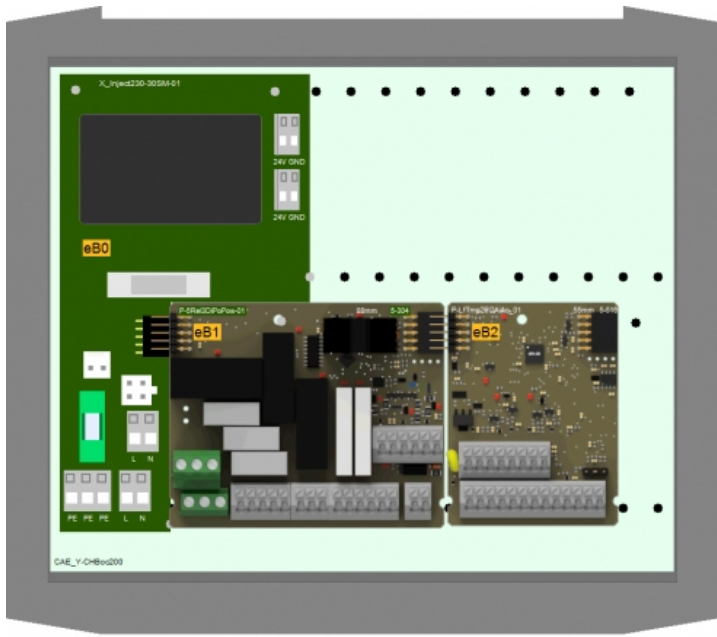

CAE_X_Inject230_30SM_01

Product Categories: [CAE](#)

Product Page: https://www.embrick.de/product/cae_x_inject230_30sm_01/

Product Gallery

Version

Dudeldei