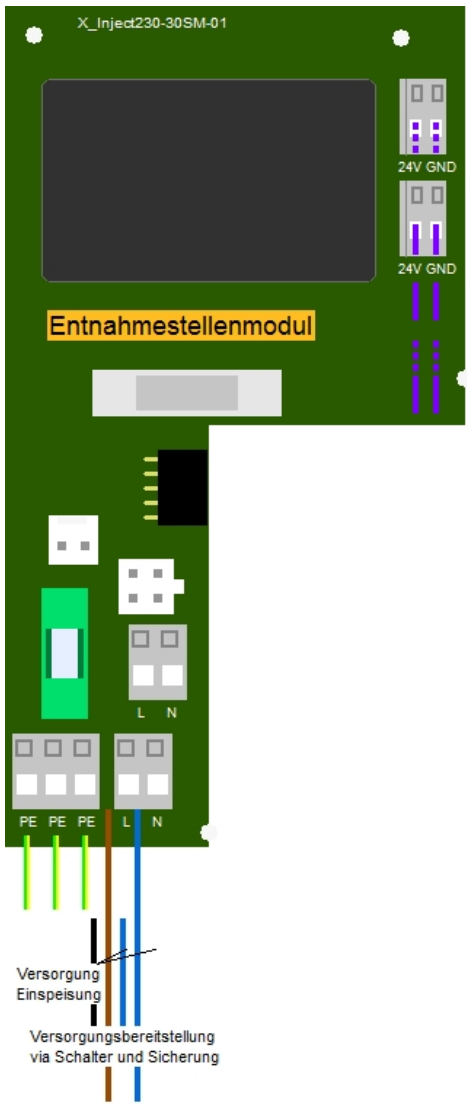

CAE_X_Inject230_30SM_01

Product Categories: [CAE](#)

Product Page: https://www.embrick.de/product/cae_x_inject230_30sm_01/

Product Gallery

Version

Dudeldei